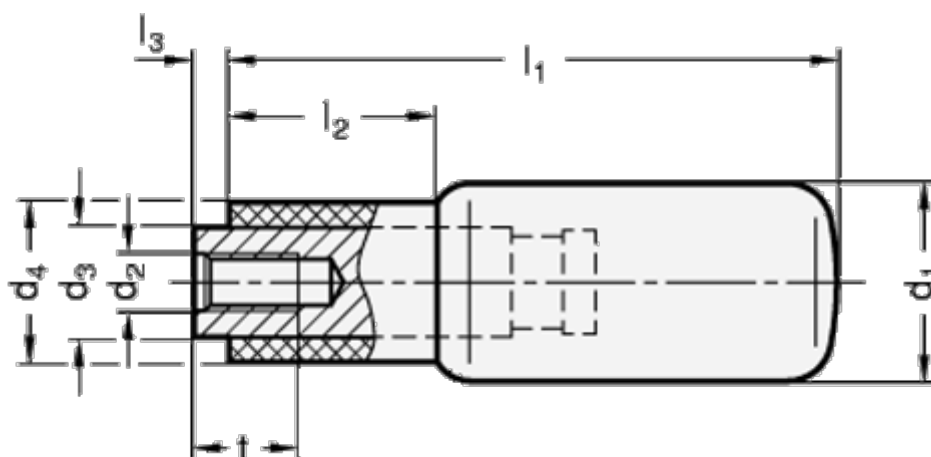

Article number: 201751399

Description: E+G Revolving handle with female thread
GN 798.2-KT-16-M5

Measures

d1 = 16
d2 = M5
d3 = 10
d4 = 13.0
l1 = 41.5
l2 = 12
l3 = 2.5
t = 10